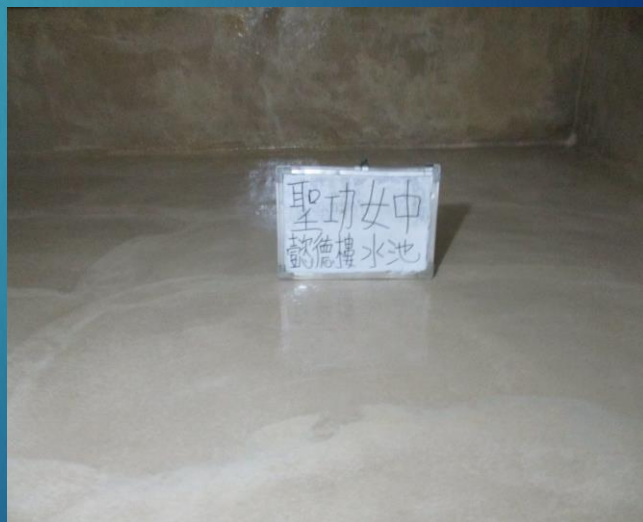

臺南市天主教聖功女子高級中學 1070711水塔清洗

1

臺南市天主教聖功女子高級中學 1070711水塔清洗

2

聖功女中
養正樓水池

A photograph showing a dirty, brownish water tower interior. A white sign with black text is placed on a red plastic container in the center of the room. The floor is covered in a thick layer of brown sediment.

聖功女中
養正樓水池

A photograph showing the same water tower interior after cleaning. The floor is now clean and reflective, and the brown sediment has been removed. The white sign is still in the center.

中女紅盟
塔外土銀鑽公

A photograph showing a dirty water tower interior with white tiled walls and floor. A white sign with black text is placed on a red plastic container. The floor has some brown stains.

聖功女中
玄翰館土水塔

A photograph showing the same water tower interior after cleaning. The floor is now clean and reflective, and the brown stains have been removed. The white sign is still in the center.