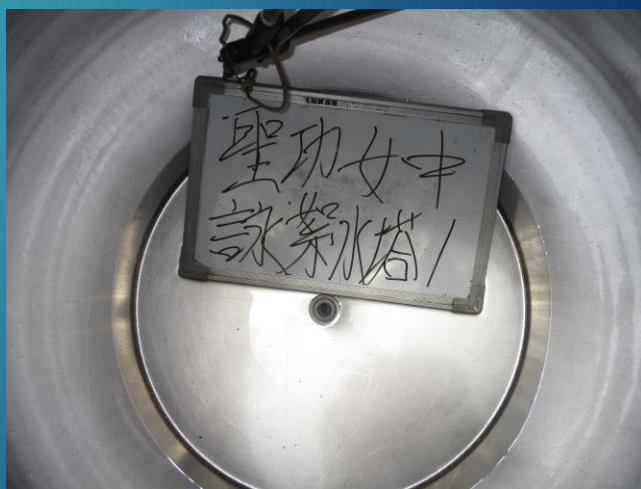

臺南市天主教聖功女子高級中學 1070711水塔清洗

3