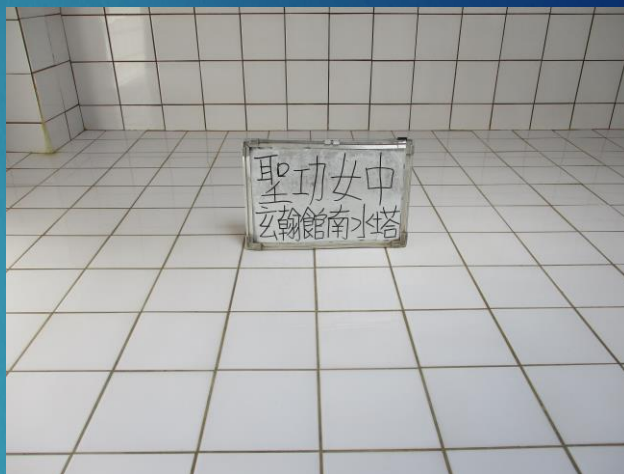

臺南市天主教聖功女子高級中學 1070711水塔清洗

3