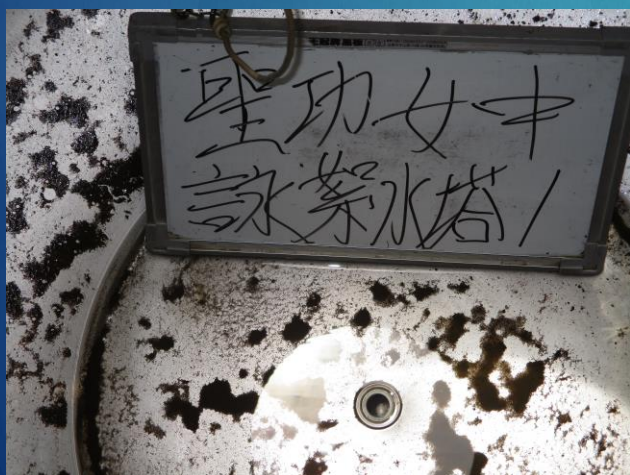

臺南市天主教聖功女子高級中學 1070711水塔清洗

3